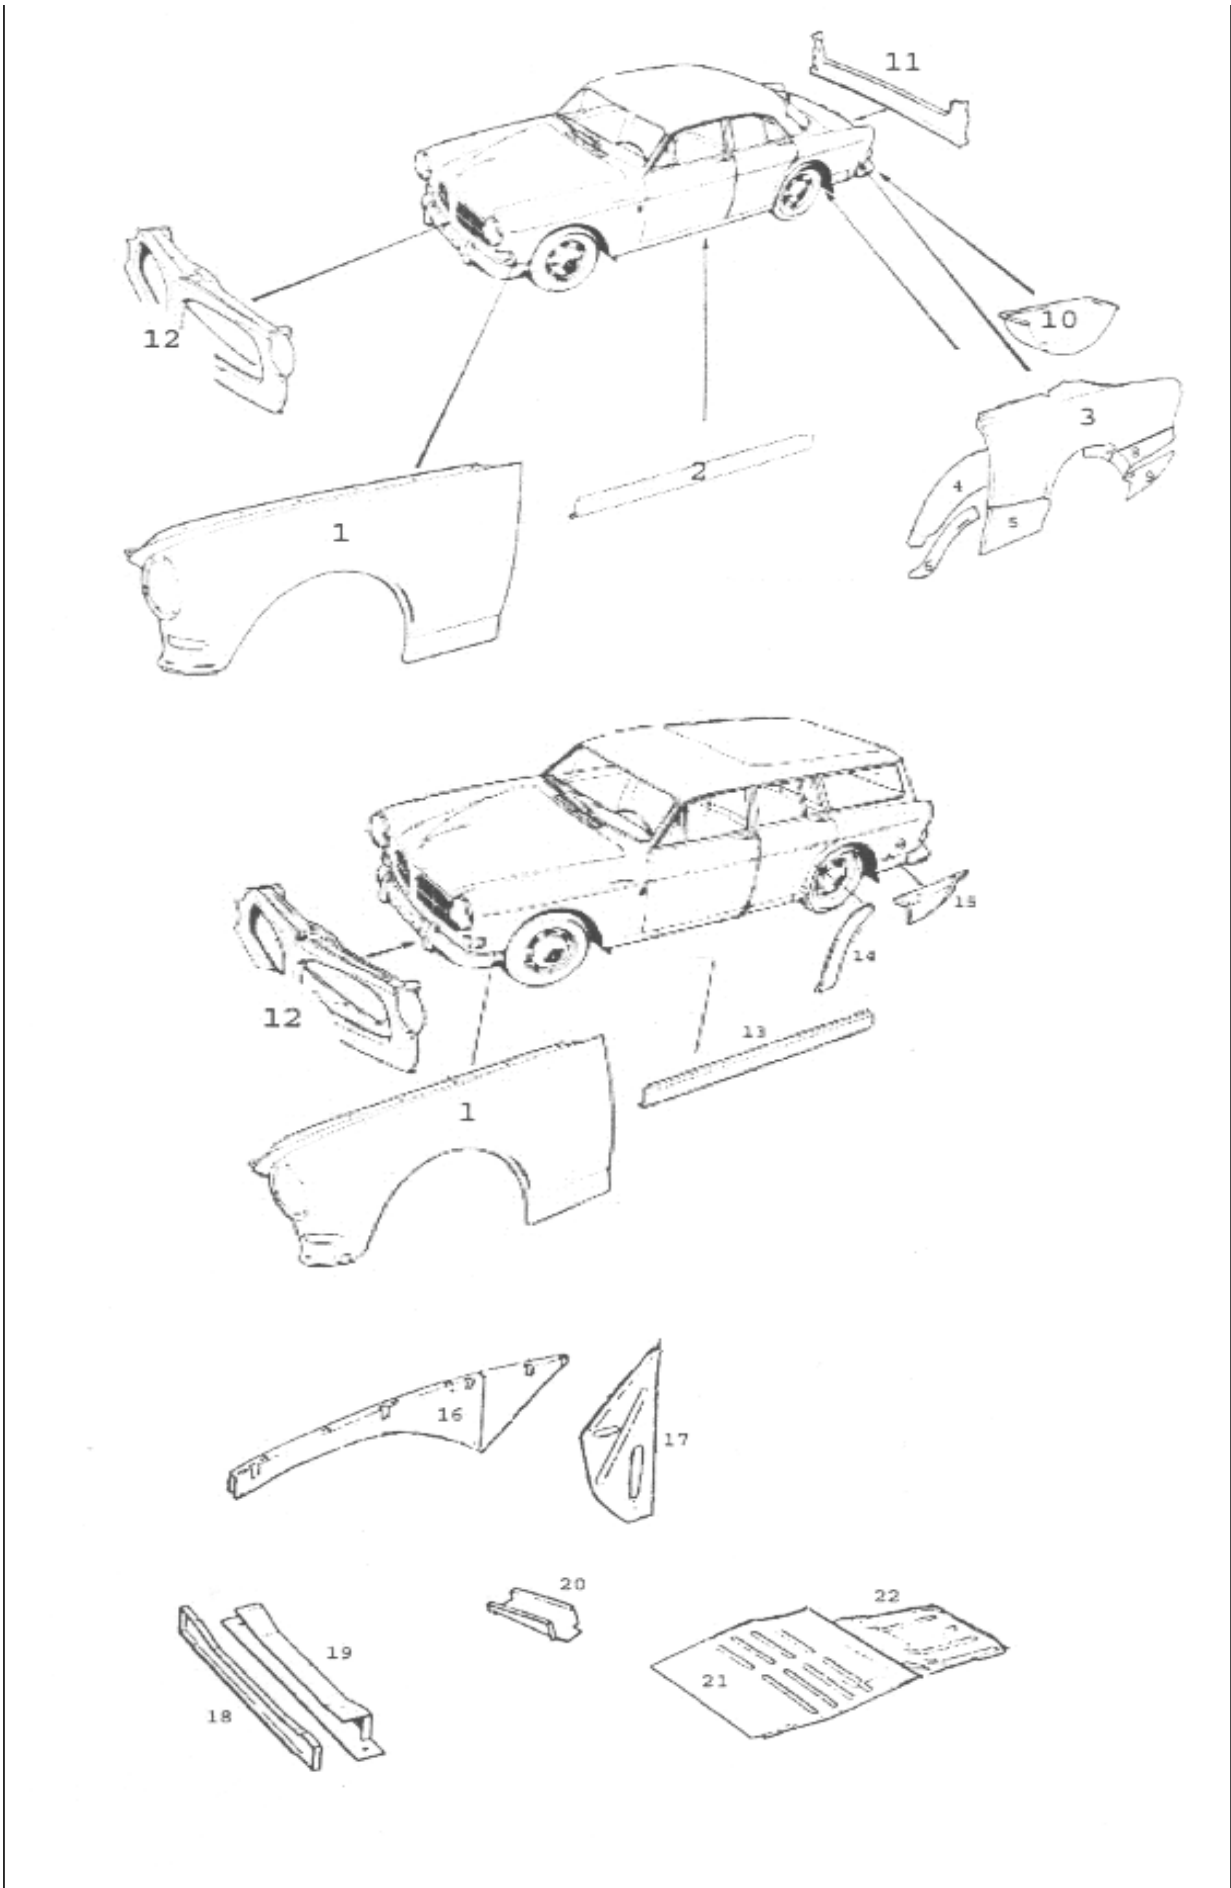

Note! Windshields to collect, rather no shipping.

Bumpers & chrome parts

673690/91		Front bumper corner section		LH/RH	each	1210,00
653294	RS	Front bumper middle section			each	1586,00
653606/07	RS	Front bumper overrider		LH/RH	each	747,00
657133/13319	RS	Rubber seal inside of overrider	erf		m	29,00
673694/95		Rear bumper corner section		LH/RH	each	1210,00
653305		Rear bumper middle section			each	1586,00
657053	RS	Rear bumper overrider 120/130	2/car		each	747,00
666265	RS	Bumper horn Az combi rear	2/car		each	775,00
666262	RS	Rubber pad rear overrider 220	2/car		each	70,00
671246	RS	Rubber guard for overrider	4/car	front/rear	each	101,00
276422	RS	Mounting kit bumper, half kit with washer	4/car	front/rear	each	113,00
MS A12	RS	Mounting kit bumper, half kit no washer	4/car	front/rear	each	69,00
653572	RS	Washer for bumper to support arm	8/car		each	25,00
190373	RS	Bumper bolt chromed	8/car		each	33,00
955827	RS	Nut for 190373 UNC	8/car		each	4,00
955827-1		Nut with locking for bolt 190373	8/car		each	4,50
661050	RS	Hood/bonnet trim (polished stainless steel)		1957-68	each	500,00
668971	R	Trunk/boot lid handle, chromed		1964-70	each	979,00
MILD STEEL EXHAUST SYSTEM AMAZON						
CV3K	RS	Exhaust system (Please state chassis number)	120/130	B16 1957-61	set	1623,00
CV3K1	RS	Exhaust system	120/130	1962-66	set	1623,00
CV3K2	RS	Exhaust system	120/130	1967-70	set	1623,00
CV3K3	RS	Exhaust system	220	1962-66	set	1623,00
CV3K4	RS	Exhaust system	220	1967-70	set	1623,00
025K	RS	Exhaust system 2"	SPORT	2"	set	1700,00
025K1	RS	Exhaust system 2" single	SPORT	2"	set	1700,00
037E	RS	Exhaust 2" 4 to 1 header	SPORT	1967-70	set	1906,00
037AD	RS	Adapter for 037E	SPORT	1967-70	each	180,00
418405	RS	Exhaust manifold, early models	B18 Sport		each	1288,00
CV3K1-1	RS	Exhaust system	120/130	1962-66	set	995,00
CV3K2-1	RS	Exhaust system	120/130	1967-70	set	1150,00
CV3K3-1	RS	Exhaust system	220	1962-66	set	1290,00
CV3K4-1	RS	Exhaust system	220	1967-70	set	1390,00
657784	N	Clamp for downpipe	early B16		st	10,00
666208		Tailpipe rubber cushion	black	1961-62	st	78,00
666133	N	Clamp for 666208		1961-62	each	50,00
667503		Tailpipe suspension rubber		1962-70	each	15,00
666407		Rubber ring for silencer		1961-70	each	26,00