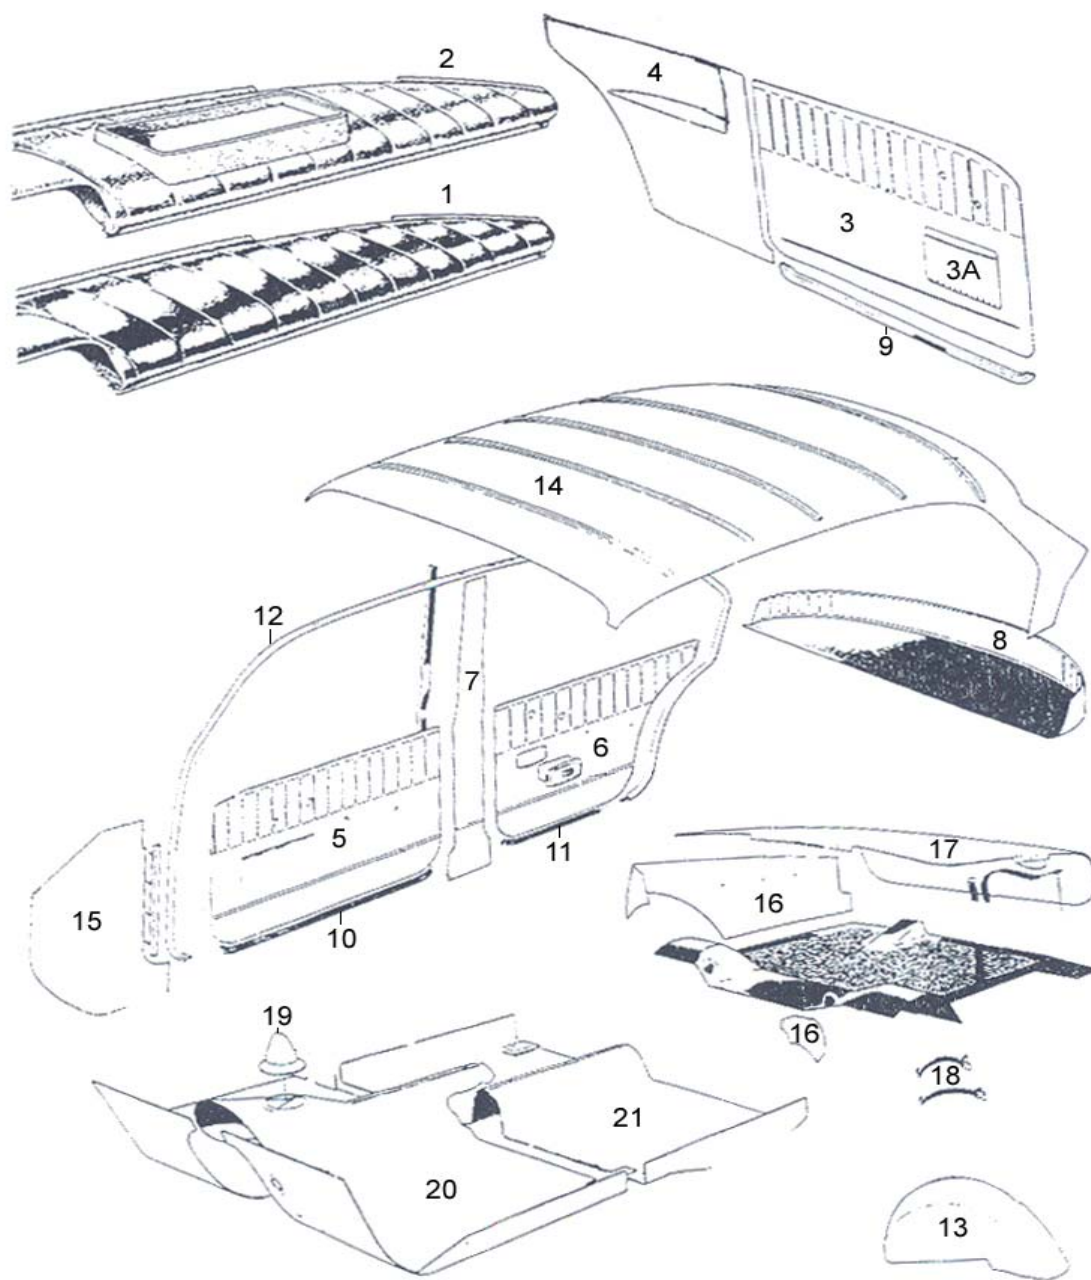

INTERIOR PARTS

Correct reproduction of the original.
All materials special order, correct appearance
in colour, grain, printing. Panels and seats are
heat embossed as original, chrome trim welded in to
panels. All door panels ready to install.
All upholstery, headlinings, textile mats and panels
are made by Veteranprodukter.

Ready to install Headliners		pos.14			
98391	RS Grey felt fabric with plastic seal	2&4d		each	1145,00
98391-1	RS Grey felt fabric without plastic seal	2&4d		each	1145,00
98569	RS Textured fabric	2&4d		each	1607,00
98747	RS Perforated vinyl	2&4d		each	995,00
690639	RS Perforated vinyl	220		each	1050,00
667878	RS Panel under rear window, paper board	pos.8	60-64/69-	each	407,00
691615	RS Panel under rear window (embossed vinyl)	pos.8	1965-68	each	407,00
691616	RS Textile mat under rear window	pos.8	1965-68	each	291,00

AMAZON B16 1958-60

FOLLOWING PARTS AVAILABLE

	RS Door panels with masonite/textile/vinyl, front door			pair	1360,00
	RS Door panels with masonite/textile/vinyl, rear door			pair	1360,00
	RS Upholstery front chairs (2 seats+2 backs)			pair	(*)
	RS Upholstery rear seat (seat + back)			pair	(*)
	RS Upholstery rear seat wheel arch			pair	390,00
	RS Upholstery B-pillar			pair	266,00
655261	R Chrome strip door panel front door			each	212,00
655262	R Chrome strip door panel rear door			each	185,00

(*) = Prices not yet final.

INTERIORS/CODES AVAILABLE

14-112	Light grey textile, beige vinyl	1958-59
18-114	Turquoise textile, beige vinyl	1958-59
	Black/white textile, white vinyl	1958-59